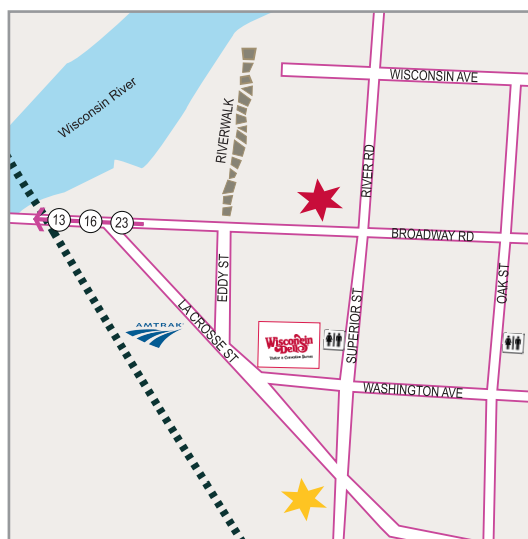

### DUMP STATIONS

#### Baraboo

- **BP Station on WI 33**  
Located about three miles east of US-12 - \$10 or less
- **Devil's Lake State Park**  
S5975 Park Rd, Baraboo WI 53913  
608-356-8301 - \$10 or less
- **Wastewater Treatment Plant off WI 113**  
Go south from Circus World Museum to Manchester St and turn right.  
Plant is 1/4 mile on your left - Free

#### Portage

- **Columbia County Fairgrounds**  
I-39 N, Hwy 33  
*Directions from Blue Beacon Truck Wash to Fairgrounds: Exit I-39 N, to Hwy 33 W, to Portage, to Hwy 51S. Left at Wauona Trail to Fairgrounds*