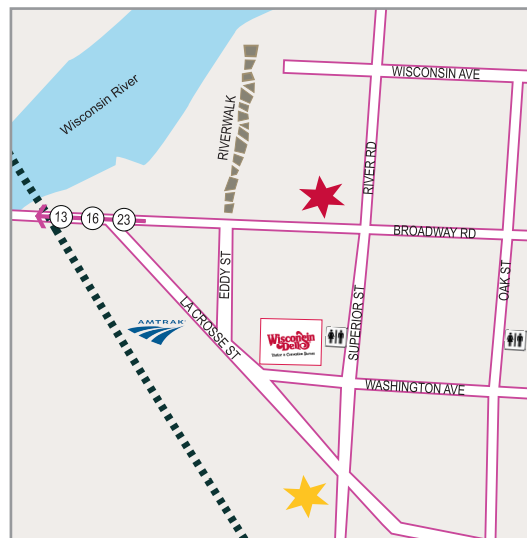

### DUMP STATIONS

#### Baraboo

- **BP Station on WI 33**  
Located about three miles east of US-12 - \$10 or less
- **Devil's Lake State Park**  
S5975 Park Rd, Baraboo WI 53913  
608-356-8301 - \$10 or less
- **Wastewater Treatment Plant off WI 113**  
Go south from Circus World Museum to Manchester St and turn right. Plant is 1/4 mile on your left - Free

#### Portage

- **Columbia County Fairgrounds**  
I-39 N, Hwy 33  
*Directions from Blue Beacon Truck Wash to Fairgrounds: Exit I-39 N, to Hwy 33 W, to Portage, to Hwy 51S. Left at Wauona Trail to Fairgrounds*